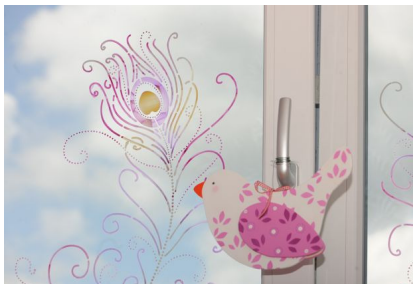

Ideas for applications